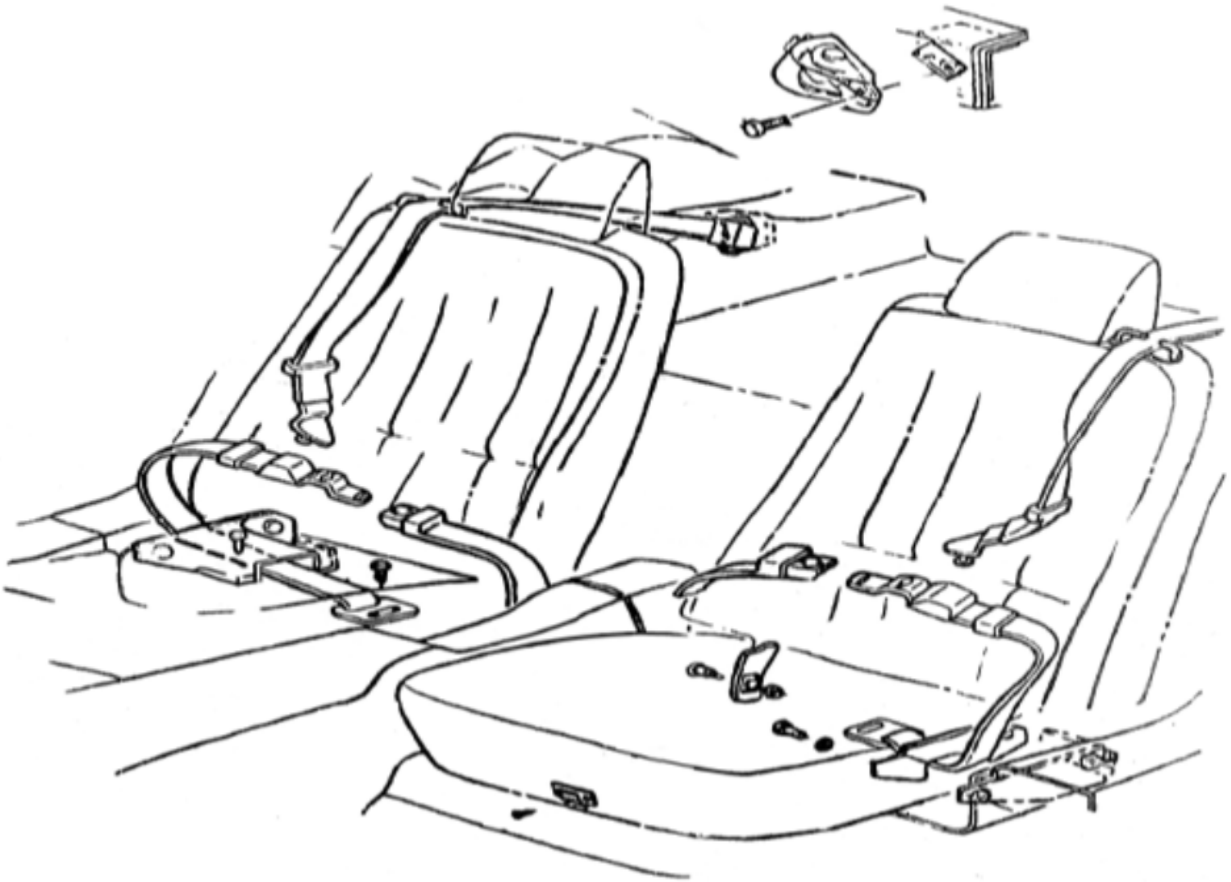

Seatbelt Solutions

"Your Affordable

Solution To Safety"

68-69 Corvette Coupe Side Mount

Technical Support Call 866-904-2358

15835 Corporate Road North

Jupiter, FL 33478